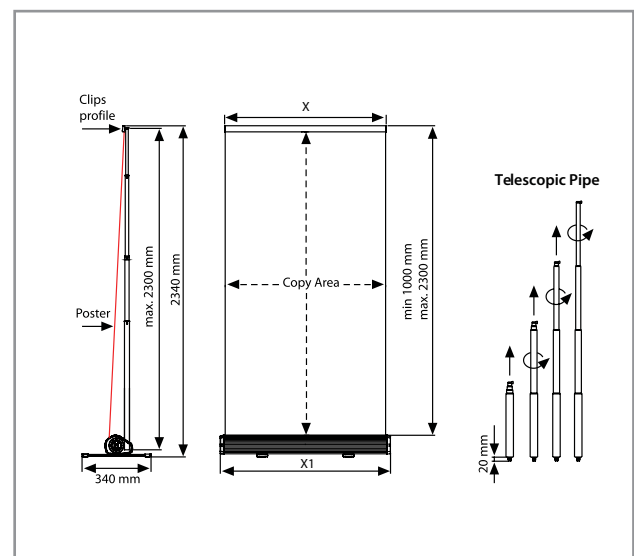

ART	POSTER SIZE / FORMAT
SMARTROL0800	800mm
SMARTROL0900	900mm
SMARTROL1000	1000mm