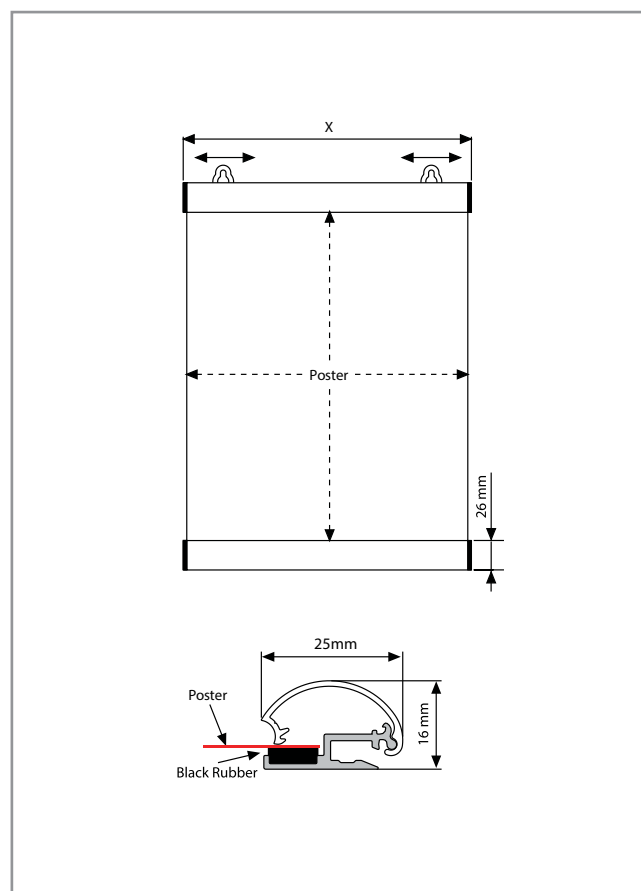

Options:

- Screen printing

En option:

- Sérigraphie

ART	PROFILE	POSTER SIZE / FORMAT	
PS25021	25	DIN A4	210mm
PS25030	25	DIN A4/A3	297mm
PS25042	25	DIN A3/A2	420mm
PS25050	25	DIN B2	500mm
PS25060	25	DIN A2/A1	600mm
PS25070	25	DIN B2/B1	700mm
PS25085	25	DIN A1/A0	850mm
PS250100	25	DIN B1	1000mm
PS250120	25	DIN A0	1200mm

# DECORATIVE MENUBOARD

Profiles: 25mm - silver anodised  
Corners: round

Profilés: 25mm - anodisé naturel  
Coins: arrondis

Freestanding menuboard with a sight angle that catches the eye level. The heavy decorative base provides an elegant look and stability. Available in sizes A4, A3 & A2 in portrait & landscape positions. The fixed height of the A4 model is 1000 mm. The height of the A3 model is 1200 mm.