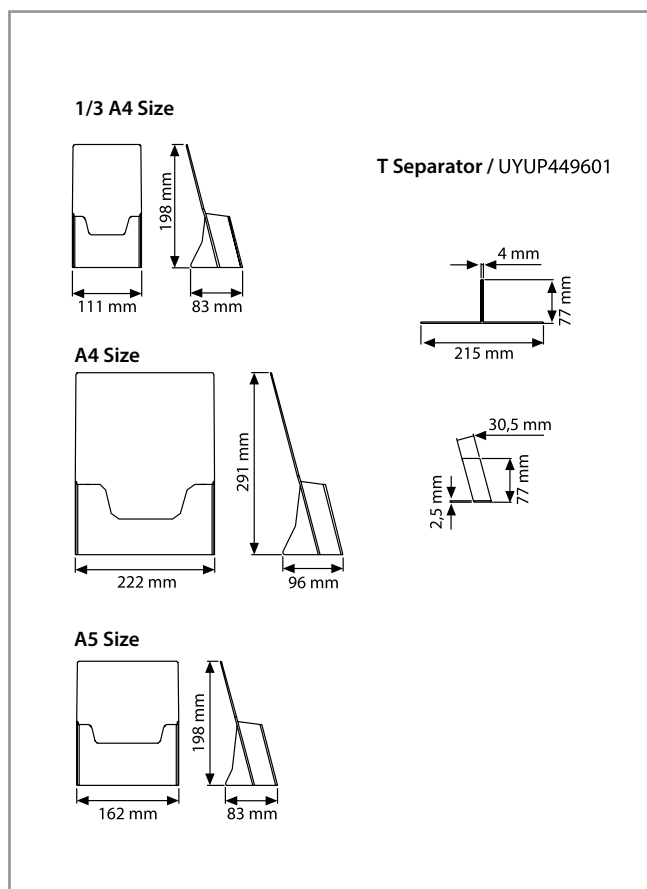

En option:

- Différentes couleurs sont disponibles : jaune, vert, bleu, violet, rouge
- Séparateur en T pour diviser le format A4 portrait en format 1/3A4 x 2
- Sérigraphie

ART	POSTER SIZE / FORMAT
COUNT13A4	1/3 DIN A4
COUNT00A5	DIN A5
COUNT00A4	DIN A4